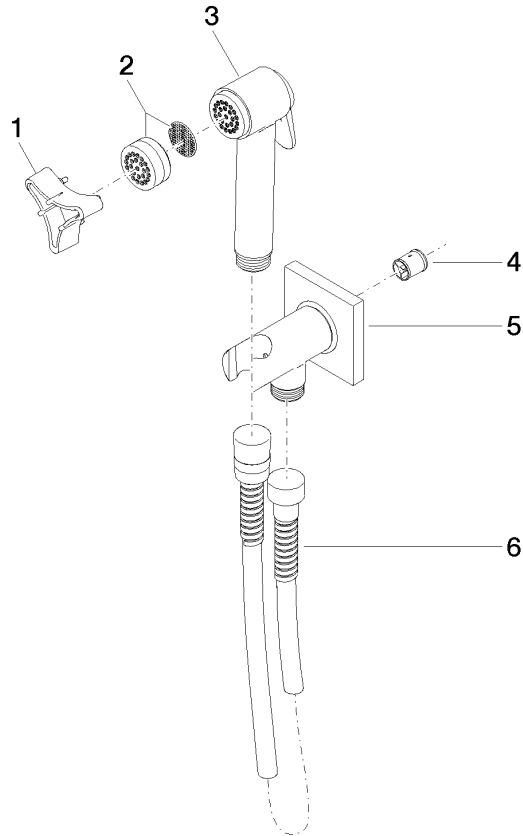

**Bidet spray - Chrome**

IMO

27 701 670

Fits: IMO, LULU, MADISON, MEM, TARA, CL.1, LISSÉ, VAIA

- wall bracket with integrated safety shut off valve
- max. standing pressure: 5bar
- hand shower with back flow preventer
- 1/2" shower outlet
- rosette Ø 60 mm
- metal shower hose 1250mm with integrated anti-twist protection

**Recommended miscellaneous**

- Concealed wall elbow -** 35 085 970 90
- max. recess depth 163 mm
  - min. recess depth 90 mm

27 701 670

mm [inches]

Flow rate chart

Certificates

LGA\_29989.

27 701 670

### Spare parts list

No.	Item Number	Name	Quantity used	Delivery time
1	09 30 09 029 90	key	1	2
2	12 861 970-00	accessories	1	2
3	90 12 11 107 00-00	shower	1	2
4	09 23 01 097 90	back-flow preventer	1	2
5	90 11 03 002 00-00	connection	1	2
6	90 30 02 001 00-00	hose	1	2