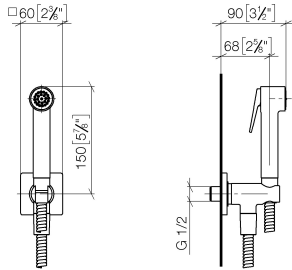

**Bidet spray - Chrome**

IMO

27 701 670

Fits: IMO, LULU, MADISON, MEM, TARA, CL.1, LISSÉ, VAIA

- wall bracket with integrated safety shut off valve
- max. standing pressure: 5bar
- hand shower with back flow preventer
- 1/2" shower outlet
- rosette Ø 60 mm
- metal shower hose 1250mm with integrated anti-twist protection

**Recommended miscellaneous**

- Concealed wall elbow -** 35 085 970 90
- max. recess depth 163 mm
  - min. recess depth 90 mm

27 701 670

mm [inches]

Flow rate chart

Certificates

LGA\_29989.

27 701 670